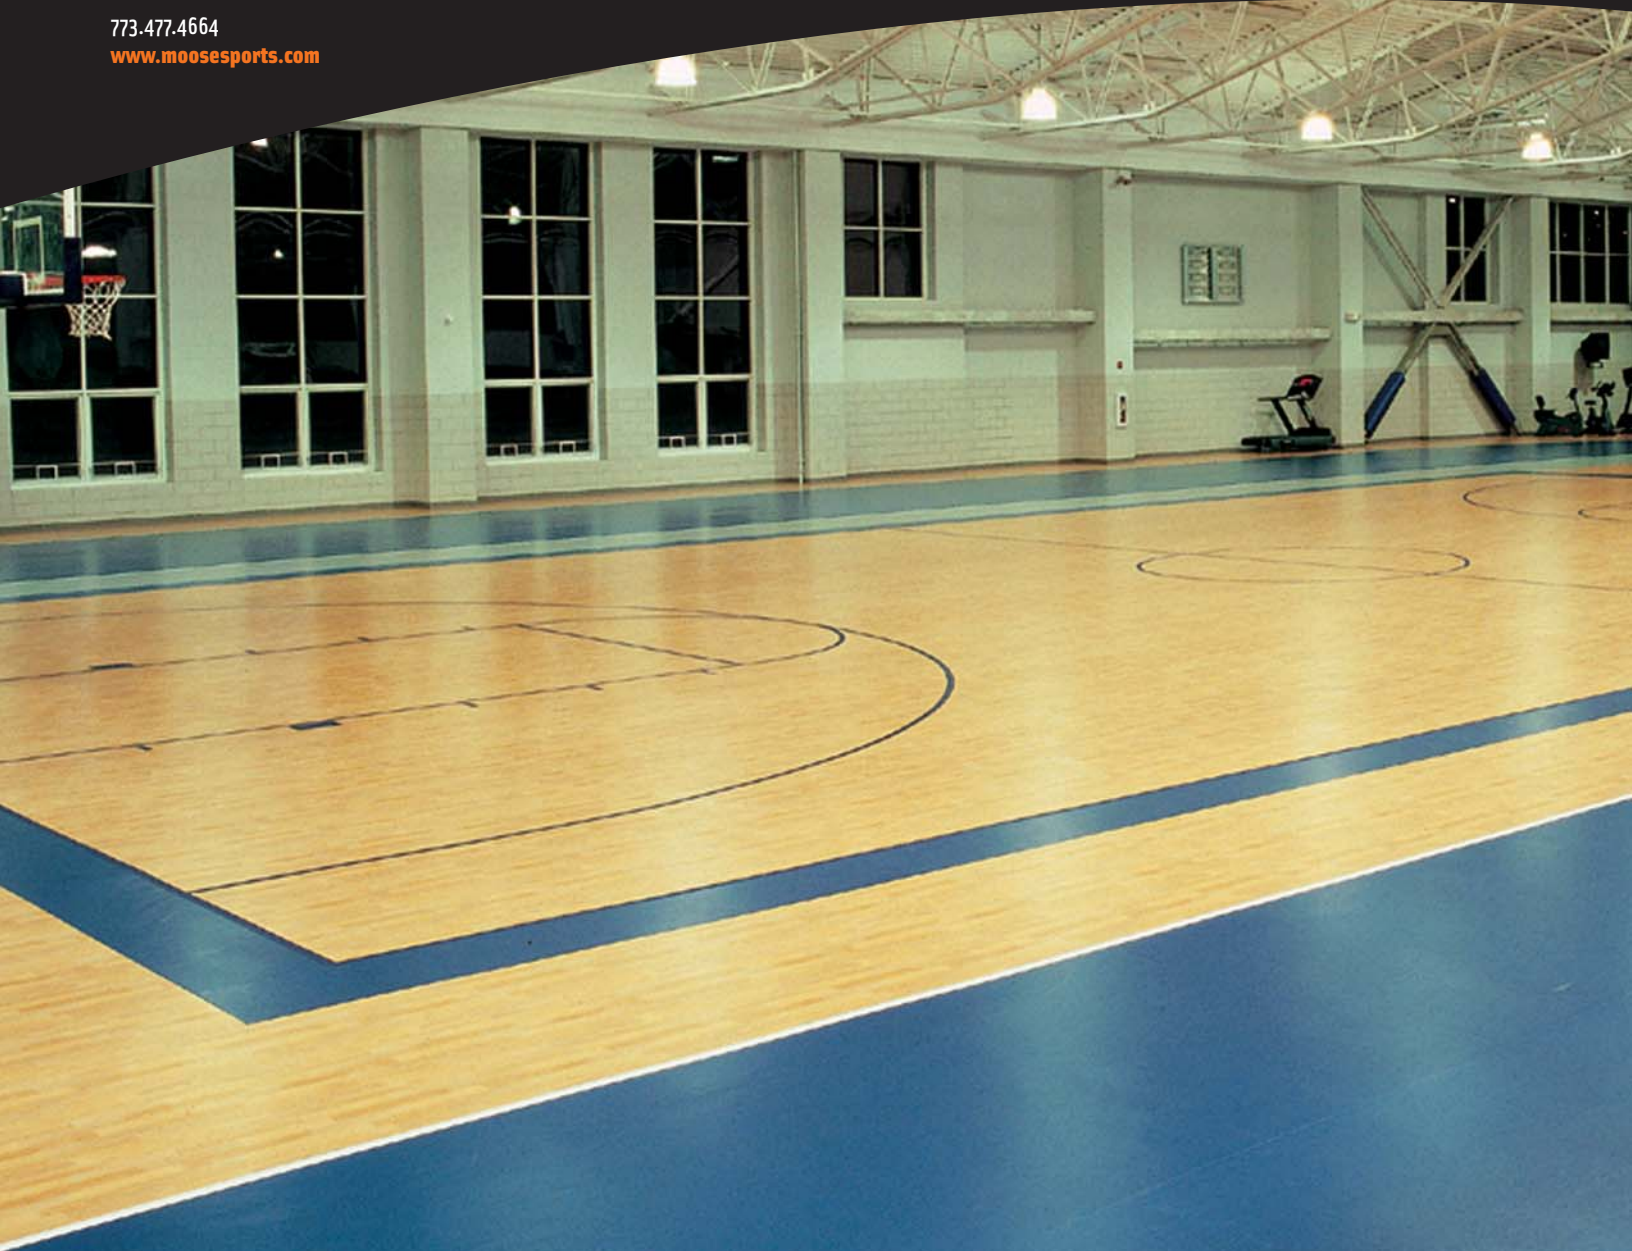

MOOSE SPORT™

Moose Sports Surfaces, Ltd.

2257 North Wayne Avenue, Suite 2C
Chicago, Illinois 60614

773.477.4664

www.mooseports.com

GameCourt® PVC

About GameCourt® PVC

GameCourt® PVC is a cushion-backed vinyl sports flooring system that provides a durable shock absorbing surface for indoor recreational play.

The product features a long-lasting surface manufactured with a closed-cell, high-density surface back layer and a reinforced fiberglass inter-layer resulting in excellent linear and dimensional stability.

The GameCourt® PVC vinyl wear layer provides excellent traction and durability. In addition, its heavy foam back provides resiliency and comfort for athletes.

Bacteria and microbe resistant, GameCourt® PVC also features a top wear layer, reinforced with clear UV cured polyurethane, for added strength and easy cleaning.