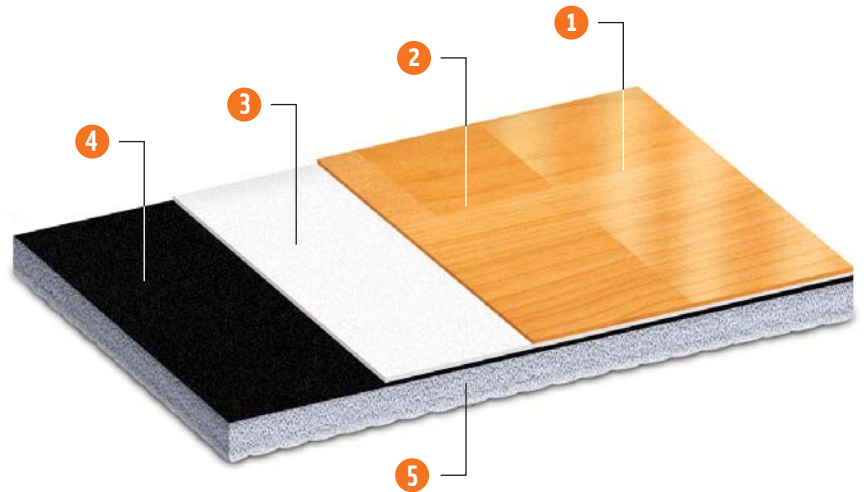

The product features a long-lasting surface manufactured with a closed-cell, high-density surface back layer and a reinforced fiberglass inter-layer resulting in excellent linear and dimensional stability.

The GameCourt® PVC vinyl wear layer provides excellent traction and durability. In addition, its heavy foam back provides resiliency and comfort for athletes.

Bacteria and microbe resistant, GameCourt® PVC also features a top wear layer, reinforced with clear UV cured polyurethane, for added strength and easy cleaning.

Perfect For Basketball & Volleyball Courts

Moose Sports Surfaces, Ltd.
2257 North Wayne Avenue, Suite 2C
Chicago, Illinois 60614

773.477.4664
www.mooseports.com

- 1 UV Cured Polyurethane Protection Layer
- 2 Durable Wear Layer
- 3 Fiberglass Mesh Interlayer
- 4 Calandered PVC Layer
- 5 Closed Cell Foam Cushioned Backing