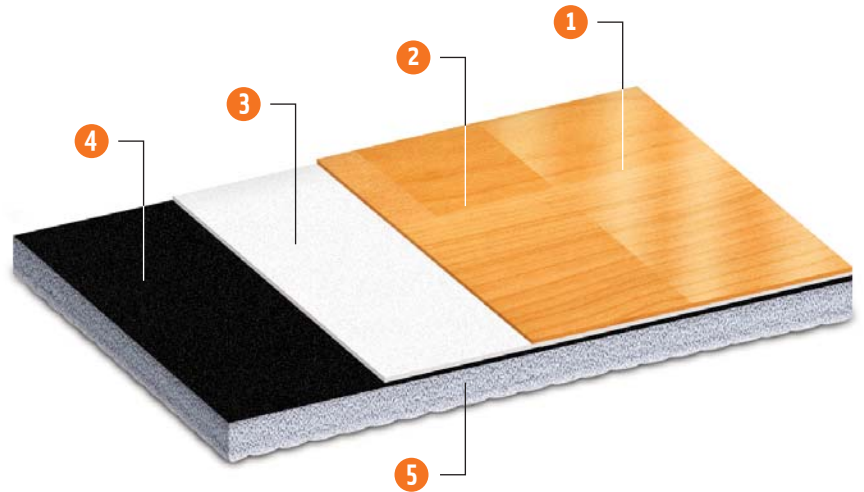

The product features a long-lasting surface manufactured with a closed-cell, high-density foam and a reinforced fiberglass inter-layer resulting in excellent linear and dimensional stability.

The GameCourt PVC® vinyl wear layer provides excellent traction and durability. In addition, its heavy foam back provides resiliency and comfort for athletes.

Bacteria and microbe resistant, GameCourt PVC® also features a top wear layer, reinforced with clear UV cured polyurethane, for added strength and easy cleaning.

Perfect For Basketball & Volleyball Courts

Moose Sports Surfaces, Ltd.
2257 North Wayne Avenue, Suite 2C
Chicago, Illinois 60614

773.477.4664

www.mooseports.com

- 1 UV Cured Polyurethane Protection Layer
- 2 Durable Wear Layer
- 3 Fiberglass Mesh Interlayer
- 4 Calandered PVC Layer
- 5 Closed Cell Foam Cushioned Backing