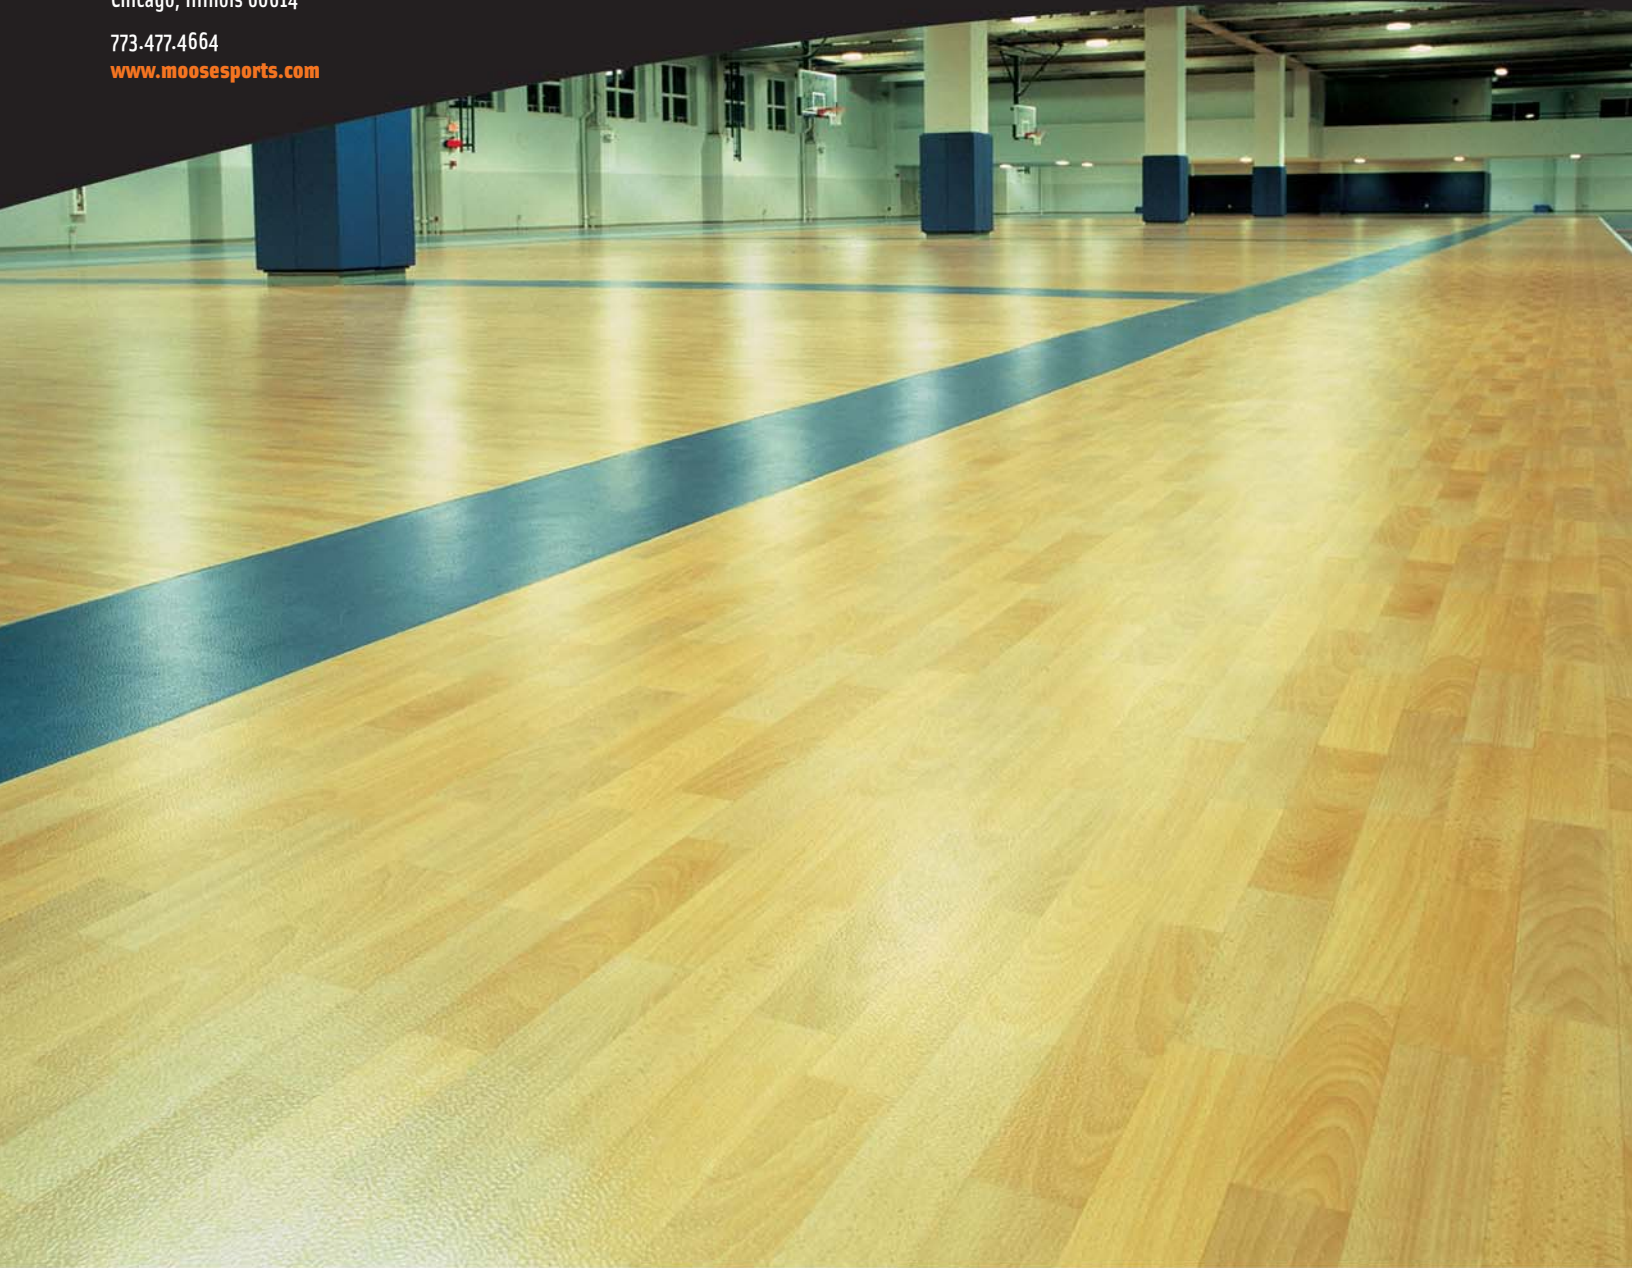

MOOSE SPORT™

Moose Sports Surfaces, Ltd.
2257 North Wayne Avenue, Suite 2C
Chicago, Illinois 60614

773.477.4664
www.mooseports.com

GameCourt PVC®

About GameCourt PVC®

GameCourt PVC® is a cushion-backed vinyl sports flooring system that provides a durable shock absorbing surface for indoor recreational play.

The product features a long-lasting surface manufactured with a closed-cell, high-density foam and a reinforced fiberglass inter-layer resulting in excellent linear and dimensional stability.

The GameCourt PVC® vinyl wear layer provides excellent traction and durability. In addition, its heavy foam back provides resiliency and comfort for athletes.