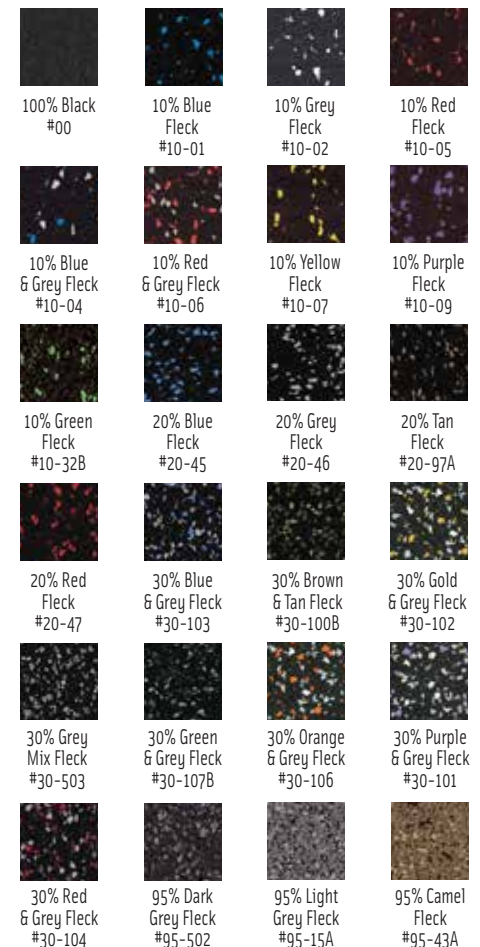

Ideal for Weight Rooms, Home Gyms and Training Centers

Moose Sports Surfaces, Ltd.
2257 North Wayne Avenue, Suite 2C
Chicago, Illinois 60614

773.477.4664
www.mooseports.com

Area Rug Layout

Description:

Moose LockTile[®] Interlocking flooring standard thickness is 8mm. Tile Size is 23" X 23" (3.67 SF per tile). 24 standard colors are available in center tiles that can easily be trimmed on site. Only 3 colors are available in border and corner tiles: 100% Black (#00), 10% Blue Fleck (#10-01) and 10% Grey Fleck (#10-02).

Standard Colors:

Colors shown are approximations.
Contact Moose Sports Surfaces, Ltd. for actual color samples.