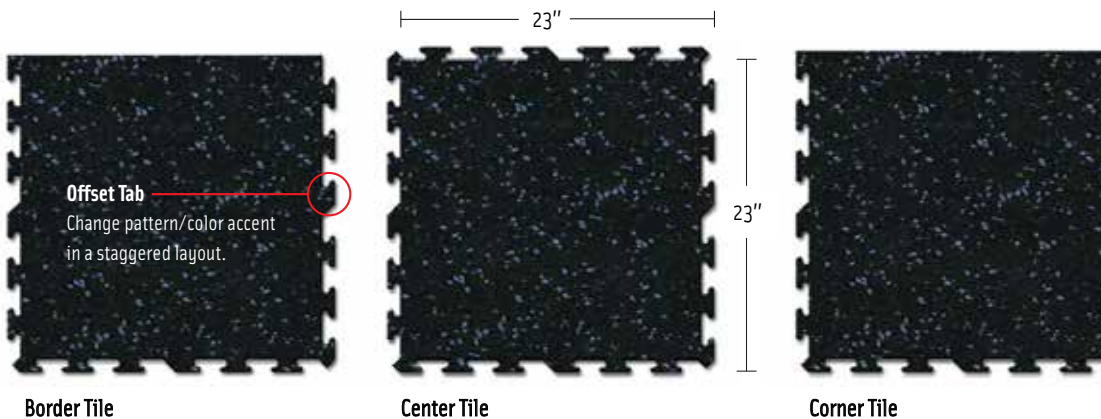

Regularly used in weight rooms, Moose LockTile® is also well suited for more economical installations such as home gyms, schools, and YMCAs where a less "permanent" installation is desired.

Moose LockTile® is durable enough to hold up to high use and heavy weights, is economical and versatile. Easily install tiles to fit an entire room "wall-to-wall", or configure the tiles in the center of the room to create an "area rug" layout. No adhesive needed.

Ideal for Weight Rooms, Home Gyms and Training Centers

Moose Sports Surfaces, Ltd.
2257 North Wayne Avenue, Suite 2C
Chicago, Illinois 60614

773.477.4664
www.mooseports.com

Area Rug Layout

Description:

Moose LockTile[®] Interlocking flooring standard thickness is 8mm. Tile Size is 23" X 23" (3.67 SF per tile). 24 standard colors are available in center tiles that can easily be trimmed on site. Only 3 colors are available in border and corner tiles: 100% Black (#00), 10% Blue Fleck (#10-01) and 10% Grey Fleck (#10-02).