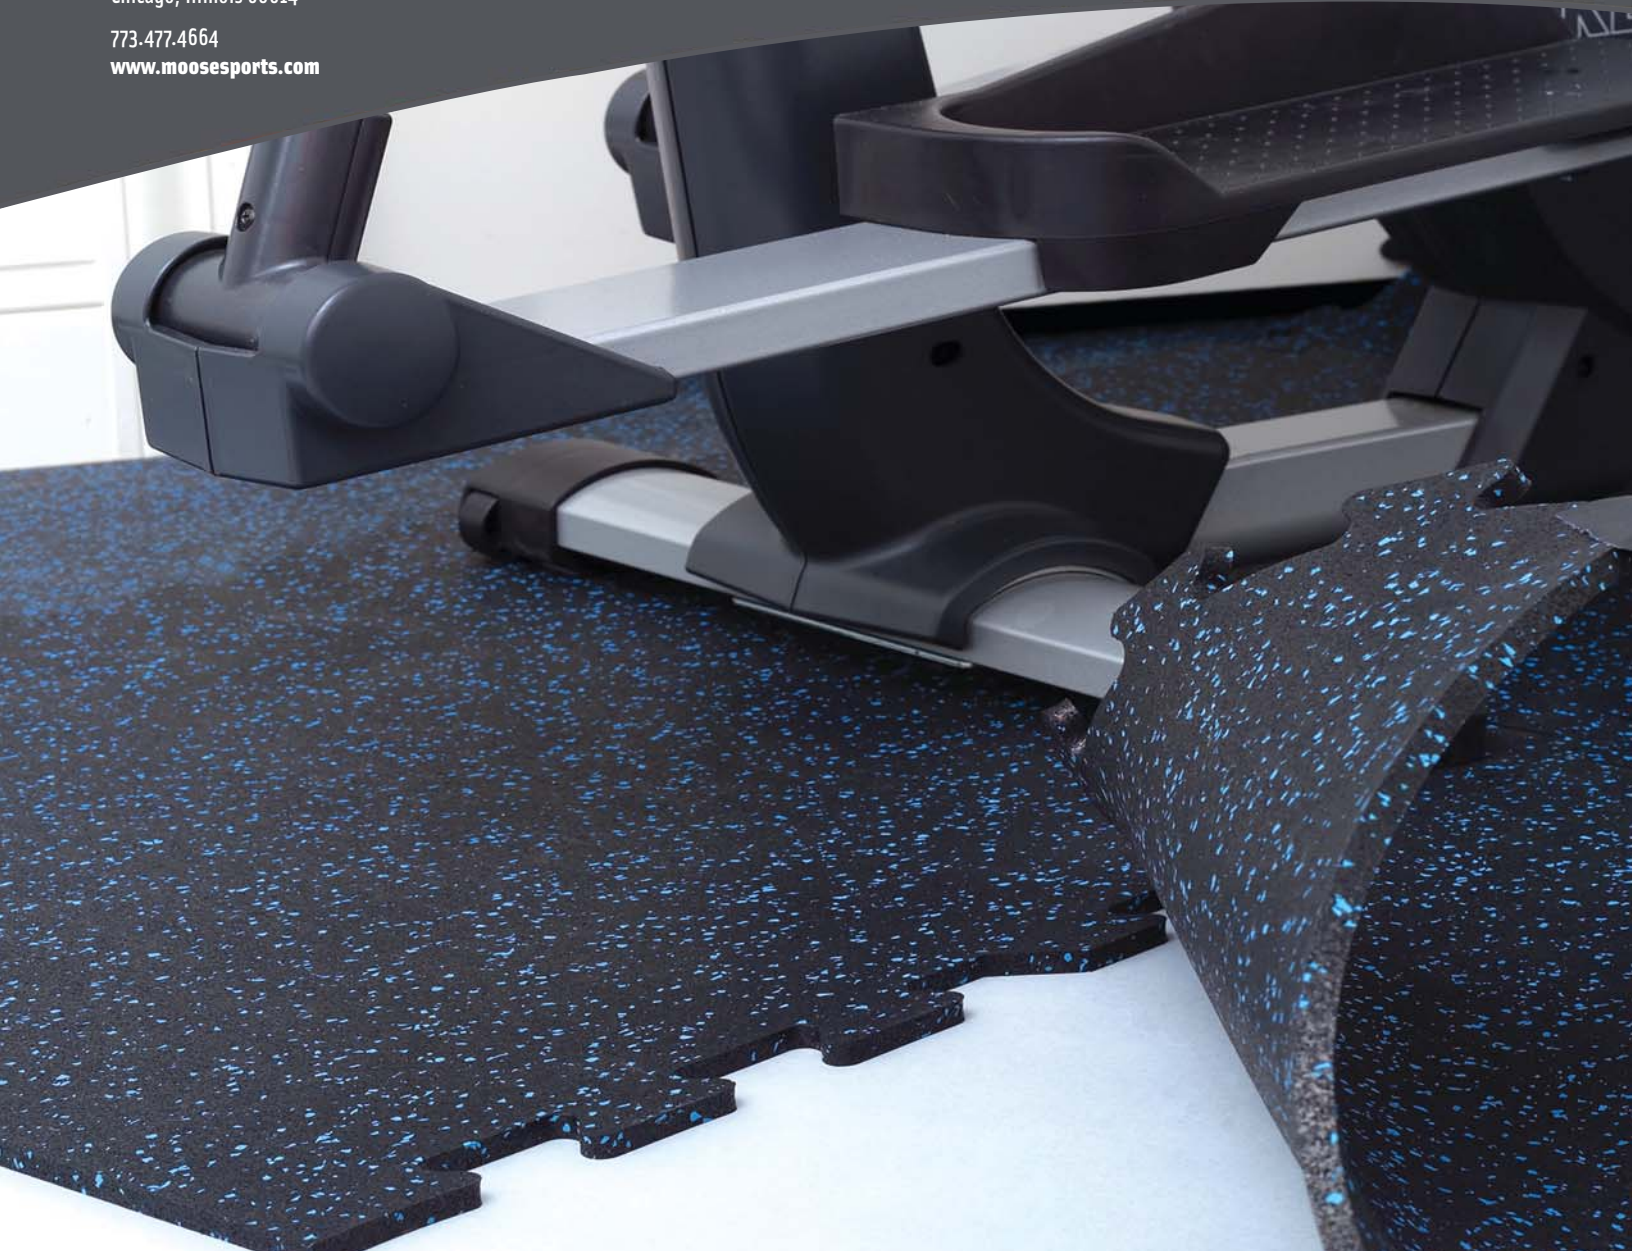

MOOSE SPORT®

Moose LockTile®

Moose Sports Surfaces, Ltd.
2257 North Wayne Avenue, Suite 2C
Chicago, Illinois 60614

773-477-4664

www.mooseports.com

Moose LockTile®

Moose LockTile® is a 23" x 23" x 8mm interlocking recycled rubber tile with EPDM color flecks.

Regularly used in weight rooms, Moose LockTile® is also well suited for more economical installations such as home gyms, schools, and YMCAs where a less "permanent" installation is desired.

Moose LockTile® is durable enough to hold up to high use and heavy weights, is economical and versatile. Easily install tiles to fit an entire room "wall-to-wall", or configure the tiles in the center of the room to create an "area rug" layout. No adhesive needed.

Ideal for Weight Rooms, Home Gyms and Training Centers

Moose Sports Surfaces, Ltd.
2257 North Wayne Avenue, Suite 2C
Chicago, Illinois 60614

773.477.4664
www.mooseports.com

Area Rug Layout

Description:

Moose LockTile[®] Interlocking flooring standard thickness is 8mm. Tile Size is 23" X 23" (3.67 SF per tile). 24 standard colors are available in center tiles that can easily be trimmed on site. Only 3 colors are available in border and corner tiles: 100% Black (#00), 10% Blue Fleck (#10-01) and 10% Grey Fleck (#10-02).