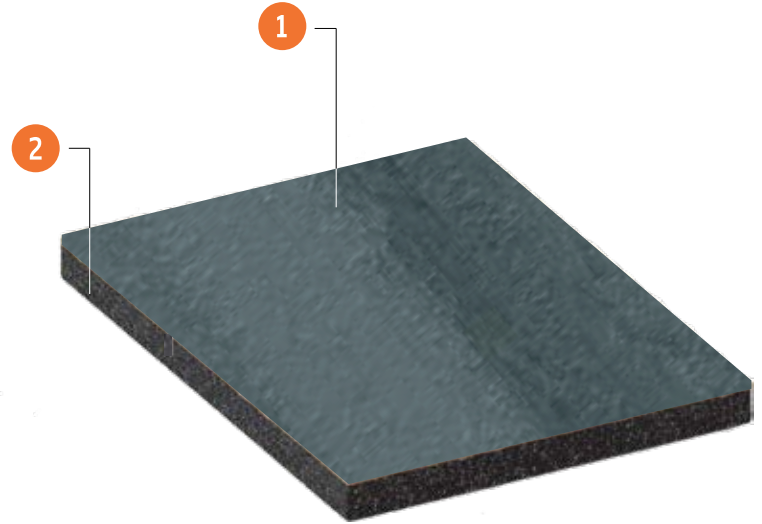

VelocityRoll[®] & VelocityTile[®]

VelocityRoll[®] & VelocityTile[®]

VelocityRoll[®] & VelocityTile[®] are premium marble-pattern vulcanized rubber sports surfaces. Known for their comfort, durability, and toughness, these surfaces offer a low-maintenance, non-porous solution for a wide range of athletic environments.

Designed to support athletes and fitness enthusiasts alike, VelocityRoll[®] & VelocityTile[®] provide dependable grip and absorb sound during workouts, helping maintain a more controlled, welcoming environment.

With exceptional elasticity, VelocityRoll[®] & VelocityTile[®] deliver consistent support during demanding workouts while returning energy to the user and enhancing comfort underfoot.

Engineered for weight training environments.

- 1 Durable Rubber Marble Look Surface Layer**
- 2 Impact Resistant Core Layer**

Description:

VelocityRoll[®] & VelocityTile[®] rubber weight room surface is available in 6mm, 8mm, and 10mm thickness.

VelocityRoll[®] is available in 4' wide rolls.